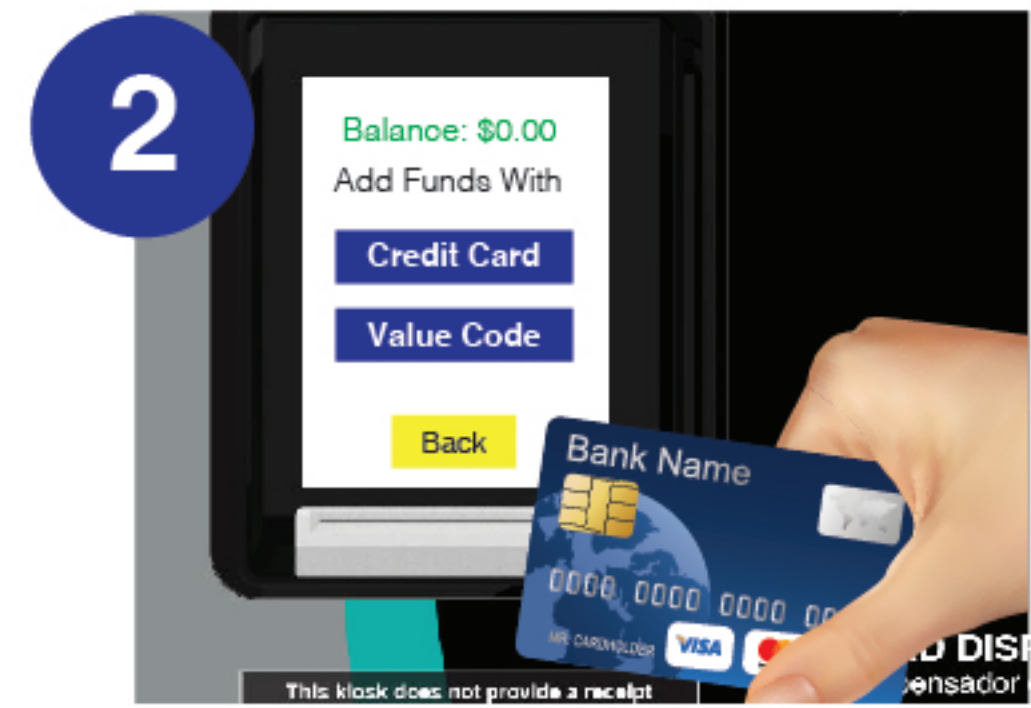

Laundry Card Kiosk Instructions

The laundry machines at this property use a contactless laundry card system.

Buy a new laundry card:

Press **Buy Card** on the display (new card cost will be displayed)

Follow instructions on the screen to purchase with your credit/debit card

New cards purchased from kiosk contain \$0 value and must be loaded with funds.

Add value to laundry card:

Hold your Laundry Card near the display (the card balance will appear)

Follow instructions on the screen to use your desired payment option or enter a value code.

Select and **Confirm** the amount of value you want to load on the Laundry Card

Follow the instructions on the screen and hold your Laundry Card near the display to finish adding value