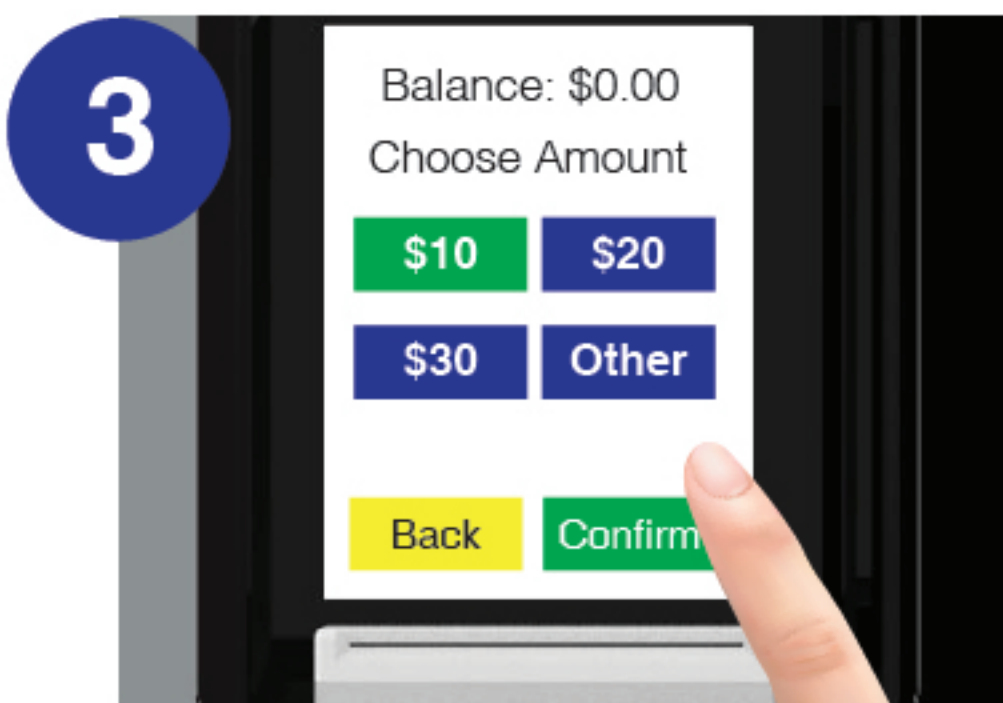

New cards purchased from kiosk contain \$0 value and must be loaded with funds.

Add value to laundry card:

Hold your Laundry Card near the display (the card balance will appear)

Follow instructions on the screen to use your desired payment option or enter a value code.

Select and **Confirm** the amount of value you want to load on the Laundry Card

Follow the instructions on the screen and hold your Laundry Card near the display to finish adding value