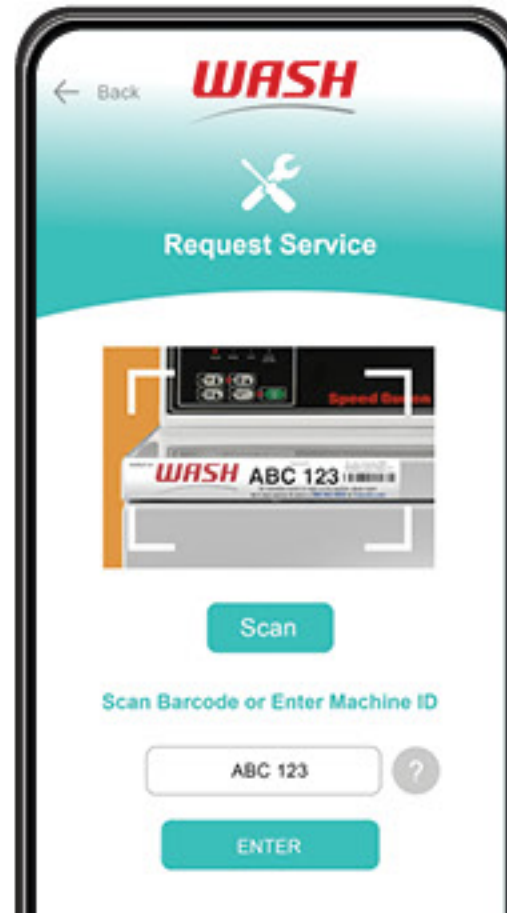

Making Laundry Easier!

One App Does It All

Mobile Payment

Pay with your phone, view transaction history and request refunds in-app

Request Service

Easily create, submit and get confirmation of service requests

Resources

Get stain removal advice, helpful laundry tips, fabric washing guides and more!

1 DOWNLOAD THE WASH-CONNECT APP

2 REGISTER IN LAUNDRY ROOM **OR** ENTER LOCATION CODE

■ Enter location code

3 LOAD MONEY