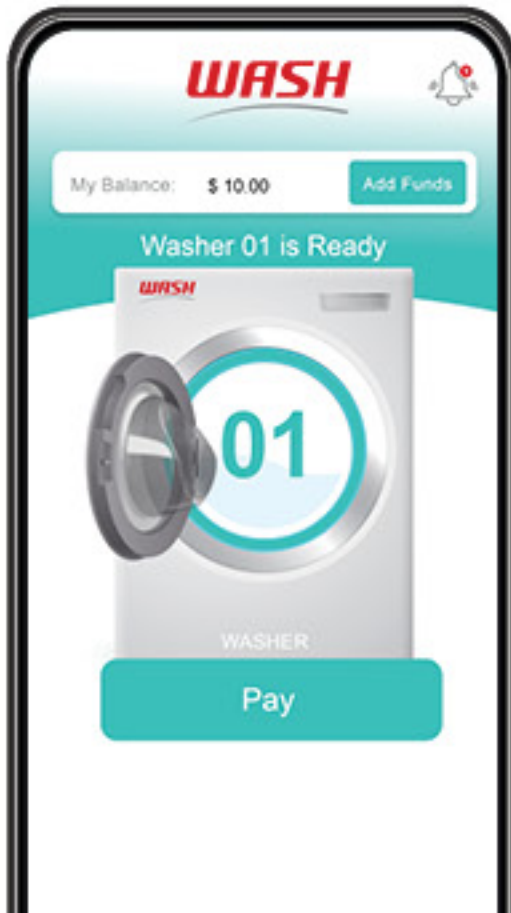

Making Laundry Easier!

One App Does It All

Mobile Payment

Pay with your phone, view transaction history and request refunds in-app

Request Service

Easily create, submit and get confirmation of service requests

Resources

Get stain removal advice, helpful laundry tips, fabric washing guides and more!

1 DOWNLOAD THE WASH-CONNECT APP

2 REGISTER IN LAUNDRY ROOM **OR** ENTER LOCATION CODE

■ Enter location code

3 LOAD MONEY

■ Select **Add Funds**

■ Enter payment method

4 DO LAUNDRY

■ Search for available machines

■ Load laundry and detergent

■ Select machine & pay

■ To start cycle, select fabric setting or push start button on the machine