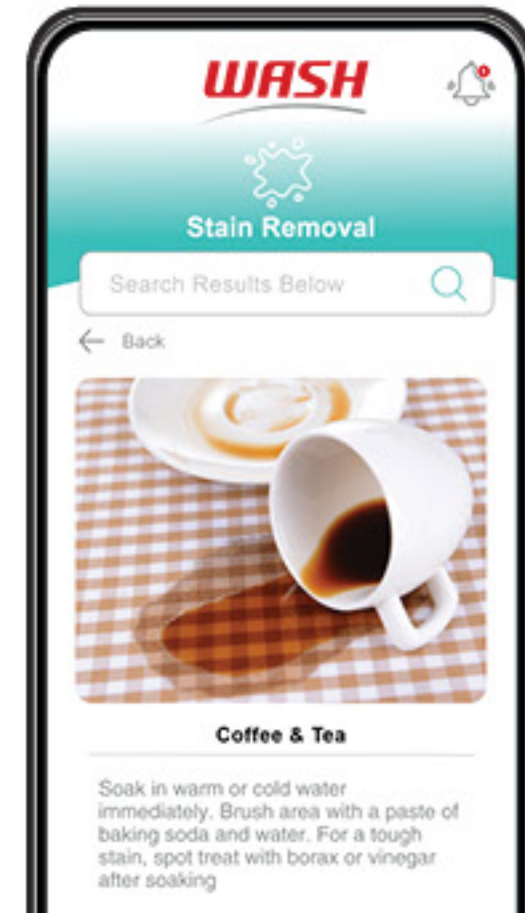

Making Laundry Easier!

One App Does It All

Mobile Payment

Pay with your phone, view transaction history and request refunds in-app

Request Service

Easily create, submit and get confirmation of service requests

Resources

Get stain removal advice, helpful laundry tips, fabric washing guides and more!

1 DOWNLOAD THE WASH-CONNECT APP

2 REGISTER IN LAUNDRY ROOM **OR** ENTER LOCATION CODE

■ Enter location code

3 LOAD MONEY